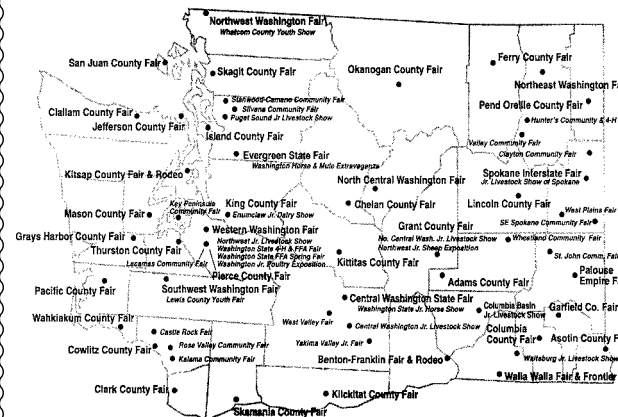

1. Sept. 1 - 6, 2010 Walla Walla Fair & Frontier Days
   Walla Walla, WA 509-527-3247
   www.wallawallafairgrounds.com
2. Sept. 2 - 5, 2010 Wheatland Communities Fair
   Wheatland, WA 509-887-2409
   www.Ritzville.com
3. Sept. 2 - 6, 2010 Kittitas County Fair ~ Ellensburg, WA
   800-426-5340 www.kittitascountyfair.com
4. Sept. 3 - 5, 2010 Ferry County Fair ~ Republic, WA
   509-775-3146 www.ferrycountyfair.com
5. Sept. 9 - 11, 2010 Columbia Basin Jr. Livestock Show
   Connell, WA 509-545-4523
   www.cbjls.org
6. Sept. 9 - 12, 2010 Chelan County Fair ~ Cashmere, WA
   509-782-3232 www.chelancountyfair.org
7. Sept. 9 - 12, 2010 Okanogan County Fair ~ Okanogan, WA
   509-422-1621 www.okanogancountyfair.org
8. Sept. 9 - 12, 2010 Palouse Empire Fair ~ Colfax, WA
   509-397-6263 www.palouseempirefair.org
9. Sept. 10 - 12, 2010 Columbia County Fair
   Dayton, WA 509-382-4741
10. Sept. 10 - 19, 2010 Spokane Interstate Fair
    Spokane Valley, WA 509-477-1766
    www.interstatefair.org
11. Sept. 10 - 26, 2010 Puyallup Fair Western WA Fair
    Puyallup, WA 253-845-1771
    www.thefair.com/
12. Sept. 10 - 26, 2010 Washington State FFA Exhibition
    Puyallup, WA 425-432-3455
    www.4h.wsu.edu/statefair/index.htm
13. Sept. 10 - 26, 2010 Washington State 4-H Fair
    Puyallup, WA 253-445-4630
14. Sept. 15 - 18, 2010 Adams County Fair ~ Othello, WA
    509-750-6690 www.adamscountyfair.info
15. Sept. 17 - 19, 2010 Garfield County Fair
    Pomeroy, WA 509-843-3701
16. Sept. 23 - 26, 2010 Washington Junior Poultry Exposition
    Puyallup, WA 360-280-8054
17. Sept. 24 - 26, 2010 SE Spokane County Fair
    Rockford, WA 509-291-FAIR
    www.sespokanecountyfair.org
18. Sept. 24 -
    Oct. 3, 2010 Central Washington State Fair
    Yakima, WA 509-248-7160
    www.fairfun.com